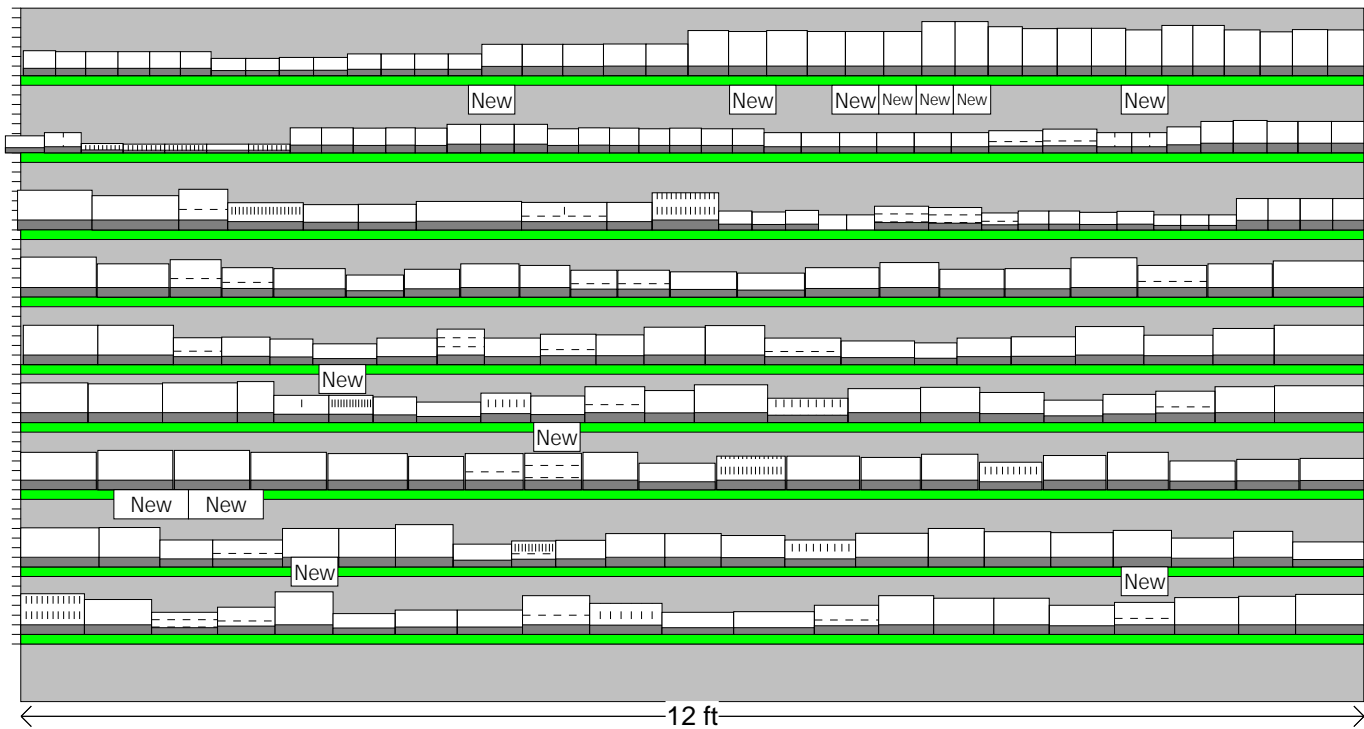

## Shelf Schematic Report

Shelf		Name: Adds		Notch #: 109	Segment: 1				
	UPC	ID	Name	Width	Height	Depth	HFacings	Manufacturer	
#1	2200027863	469520	Starburst All Pink Share Size	10.00 in	10.00 in	10.00 in	1	Mars/ Wrigley	
#2	2200001606	440548	Starburst Fave Reds Share	10.00 in	10.00 in	10.00 in	1	Mars/Wrigley	
#3	7339000838	907568	AIRHEADS XTREMES SOUR RNBW BRY	10.50 in	2.30 in	0.75 in	1	PERFETTI VAN MELLE	
#4	3400000155	49387	5TH AVENUE	6.75 in	1.50 in	0.50 in	1	HERSHEY	
#5	4000054128	464311	M&M CHOC CANDIES HAZELNUT SPREAD	5.90 in	2.95 in	0.55 in	1	MARS/WRIGLEY	
#6	4000054131	463800	M&M CHOC CANDIES HAZELNUT SPREAD	6.50 in	3.40 in	0.70 in	1	MARS/WRIGLEY	
#7	2200002169	461804	DOUBLEMINT S/F GUM STICK	4.35 in	3.25 in	0.90 in	1	MARS/WRIGLEY	
#8	2200002190	463270	EXTRA REFRESHER SPRMNT 40PC DSP	10.00 in	10.00 in	10.00 in	1	Mars/ Wrigley	
#9	2200002197	463271	EXTRA REFRESHER POLAR ICE 40PC D	10.00 in	10.00 in	10.00 in	1	Mars/ Wrigley	
#10	7339001412	230664	Mentos Gum Pure White Sweet Mint	10.00 in	10.00 in	10.00 in	1	PERFETTI VAN MELLE	
#11	7339001393	656678	Mentos Pure Frsh Mint	10.00 in	10.00 in	10.00 in	1	PERFETTI VAN MELLE	
#12	7339001387	095109	Mentos Gum Pure Frsh Spearmint	10.00 in	10.00 in	10.00 in	1	PERFETTI VAN MELLE	
#13	3400070152	454090	Black Cherry Ice Cubes	10.00 in	10.00 in	10.00 in	1	HERSHEY	